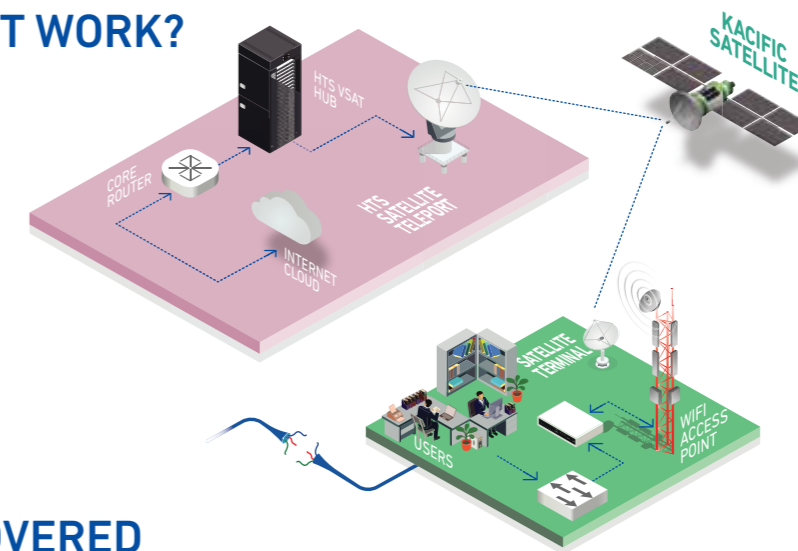

That's where Kacific Enterprise Backup can help, by providing a secondary high-speed internet connection via a small satellite dish. This very affordable on-demand, hot-backup package allows organisations, factories, and enterprise branches to quickly and automatically recover. They will be able to continue with normal activities, even if their primary internet access is compromised.

ENTERPRISE BACKUP

Kacific Enterprise Backup includes a one-off satellite dish installation at each site, combined with a simple per-month, per-site package, far offsetting the cost of regular, short or mid-term internet disruptions. It can be scaled to suit business needs from SMEs up to large-scale enterprise sites.

FEATURES

High-speed internet on-demand with powerful broadband satellite service

Can be deployed anywhere in city, suburban or rural branches

No hidden costs; works like an insurance policy on your connectivity

Built into your existing solution

75cm or 1.2m satellite dish

PACKAGES AVAILABLE

SMALL OFFICE BACKUP 10 USERS		LARGE OFFICE BACKUP 25 USERS	
Up to		Up to	
	50 Mbps		70 Mbps
	10 Mbps		20 Mbps
Free First 200MB		Free First 200MB	
Fixed fee for any triggered usage thereafter		Fixed fee for any triggered usage thereafter	

HOW DOES IT WORK?

REGIONS COVERED