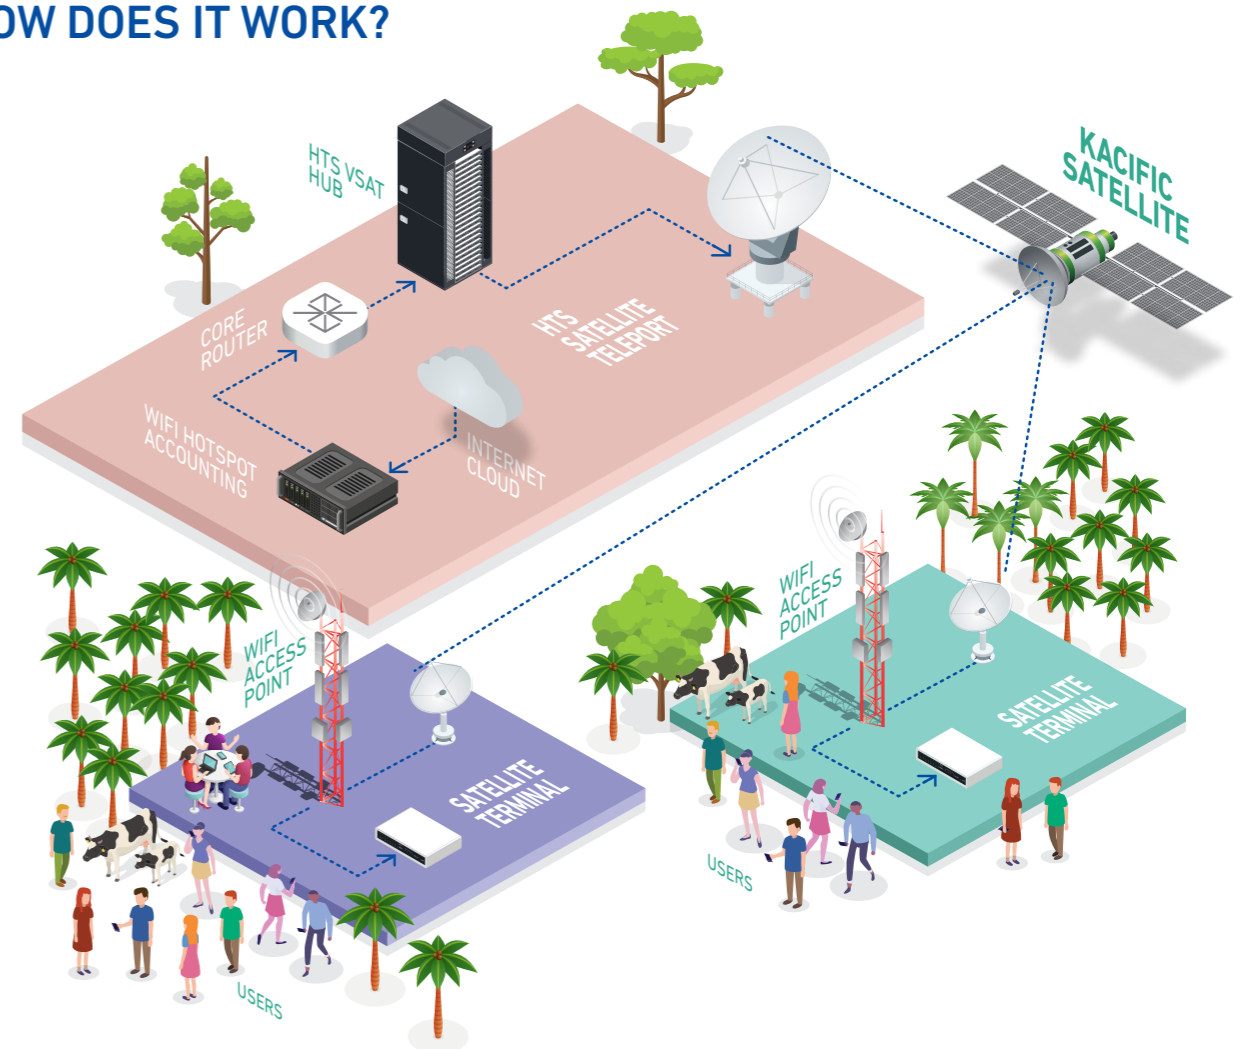

Small, easy-to-install satellite dishes let you share Kacific wholesale bandwidth, selling it through local shops, cafes, resorts and communities.

You can connect groups of people in even the most remote places and allow them to roam between hotspots.

Your own WiFi Access Point: a wireless router with a built-in voucher billing system.

Lightly contended with low congestion

Leverages Kacific WiFi server system deployed throughout Asia-Pacific

Shared infrastructure

1.2m satellite dish

HOW DOES IT WORK?

REGIONS COVERED