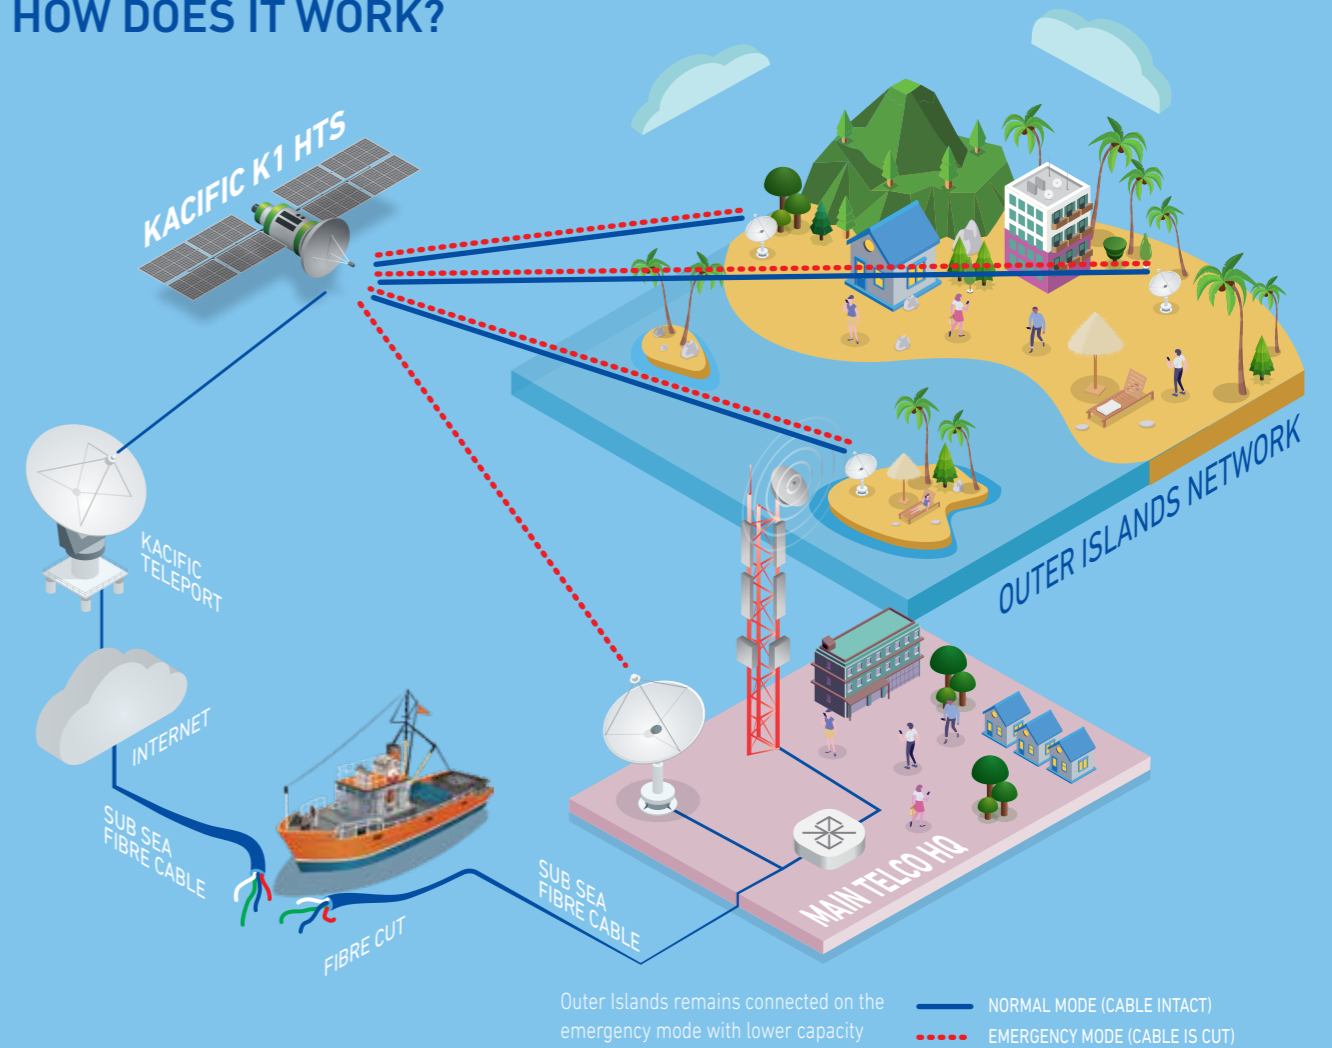

Using powerful satellite technology, Kacific provides inherently resilient Fibre Backup links to every site, no matter where it is in the network. Our satellite services are always on.

## HOW DOES IT WORK?

Outer Islands remains connected on the emergency mode with lower capacity

## REGIONS COVERED