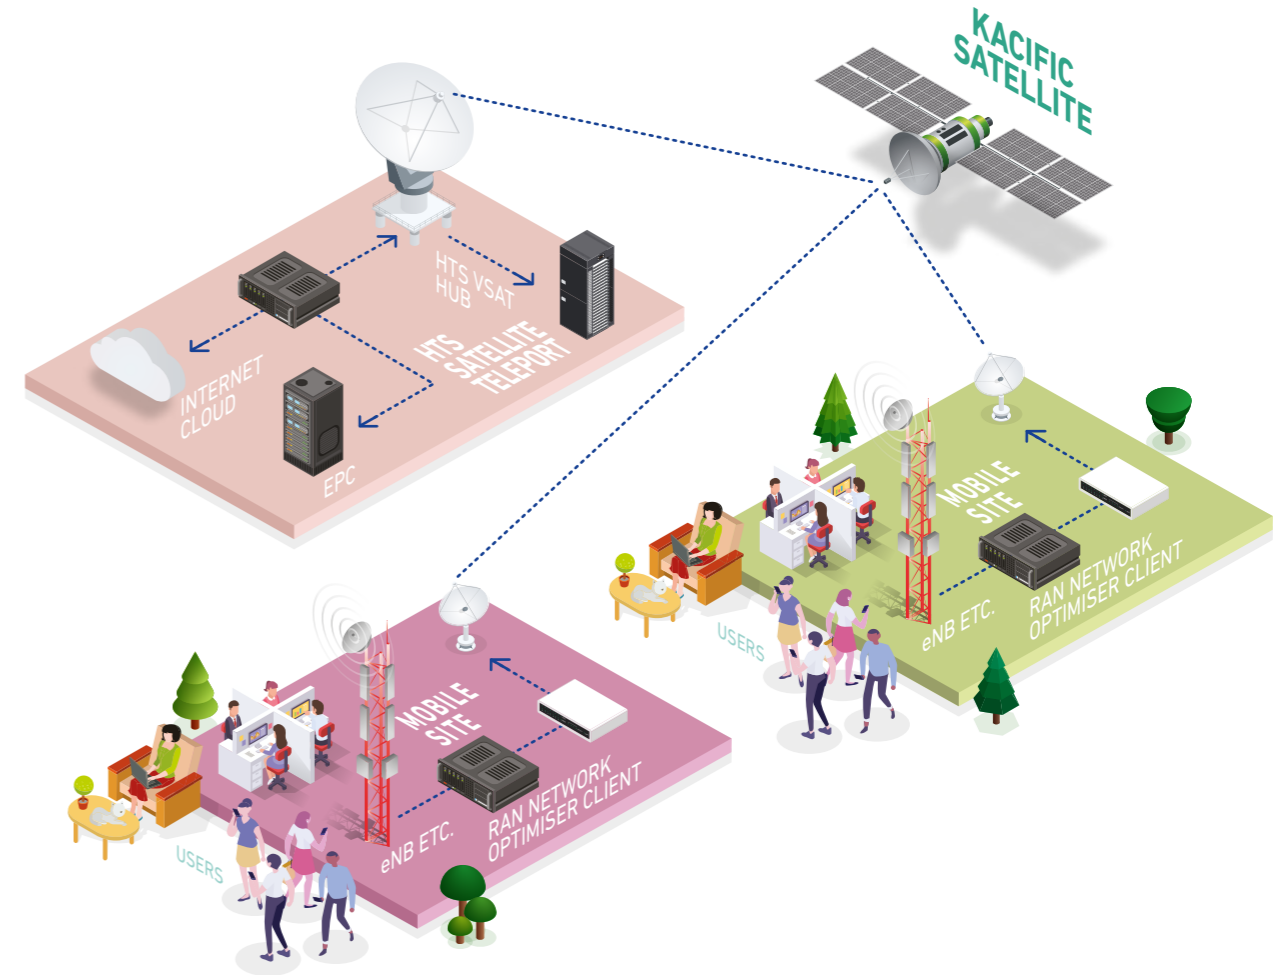

MOBILE BACKHAUL

Kacific Mobile Backhaul provides 3G and 4G coverage to end-users, connecting them to any small cell or regular mobile tower. Choose between dedicated Kacific VSAT capacity and pooled Kacific bandwidth. You can rapidly deploy small, low power consumption satellite dishes in places beyond the reach of costly terrestrial infrastructure, vastly reducing the cost and complexity of remote terminal installation.

- Affordable, high-speed internet
- Flexible bandwidth distribution
- Rapid, low-cost deployment
- Seamless integration into existing networks

High-speed bandwidth from Kacific's next-generation Ka-band satellite combined with low-cost, rapidly deployed infrastructure allows you to deliver affordable, reliable cellular connectivity to everyone everywhere and always meet demand.

FEATURES

Dedicated wholesale bandwidth

Share bandwidth across multiple sites

High-throughput modem
(up to 200 Mbps)

Satellite dish sizes:
1.2m, 1.8m, 2.4m, 4.5m

Link availability between
99.1% and 99.9%
depending on terminal
size and location

Manage your own
bandwidth across
your cellular sites

Teleport and internet
connectivity included

HOW DOES IT WORK?

REGIONS COVERED